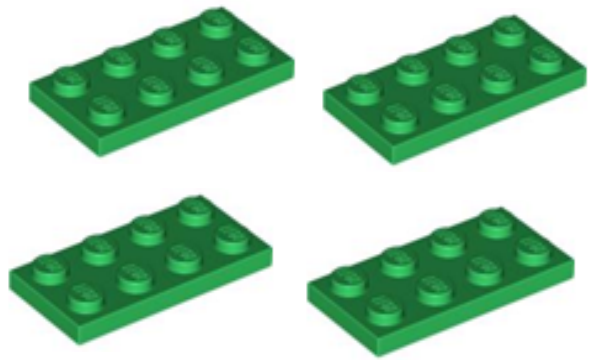

Soccer Kicker Model

USB Hub, Motor, Motion Sensor

8 x 16 Plate

6 Axle